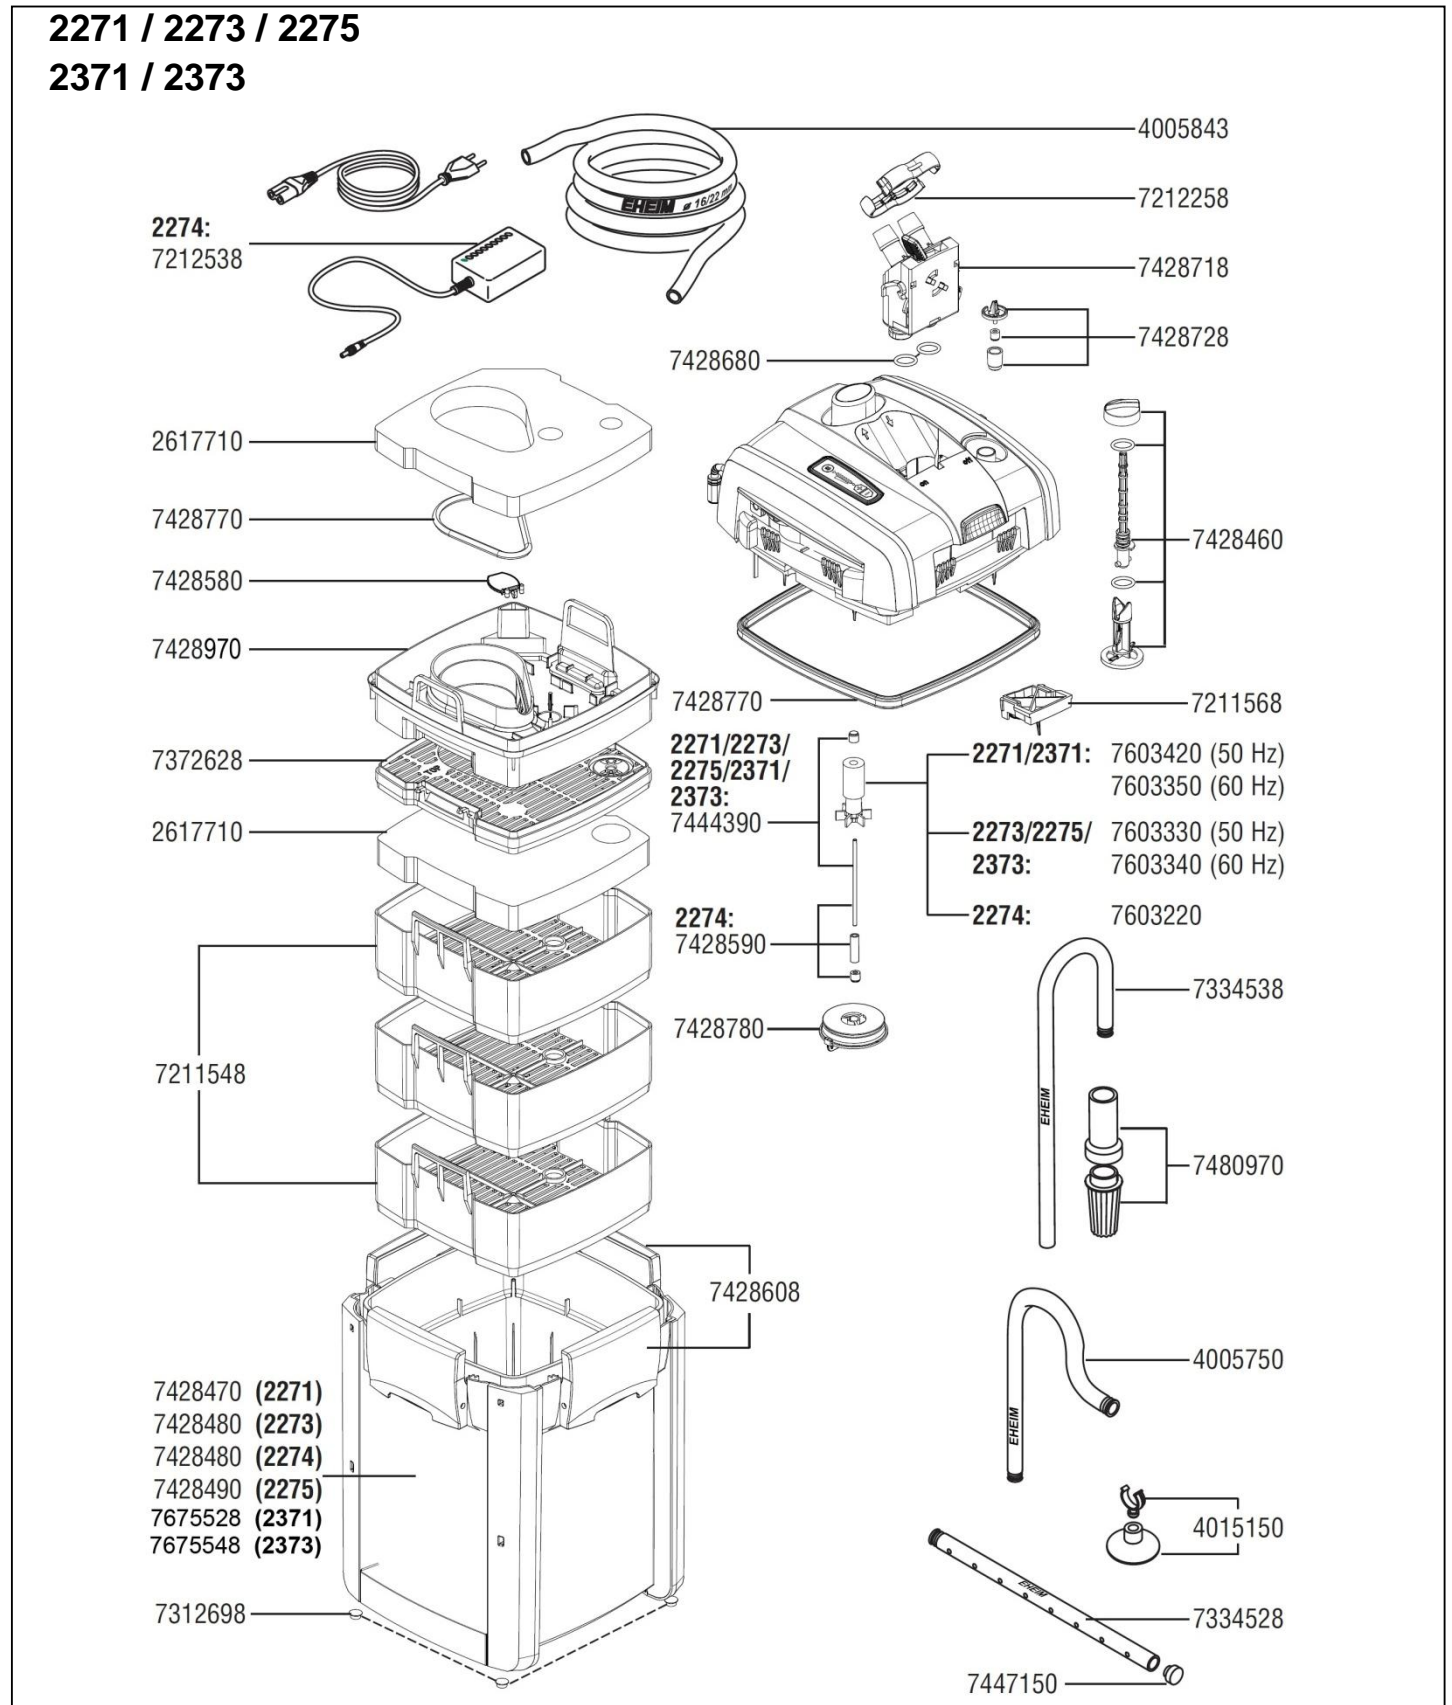

- 2271 External filter professional 4+ 250**
- 2273 External filter professional 4+ 350**
- 2275 External filter professional 4+ 600**
- 2371 Thermo filter professional 4+ 250 T**
- 2373 Thermo filter professional 4+ 350 T**

Spare parts. Subject to change without prior notice.

2274 External filter professional 4^e + 350

Spare parts. Subject to change without prior notice.

Order no.	Spare part	2271 / 73 / 74 / 75, 2371 / 73
2617710	Set prefilter pad blue (1 x) and fine filter pad white (4 x)	
4005750	Outlet pipe	
4005843	Hose, pressure and suction side ø 16/22 mm (3 m)	
4015150	Suction cup with clip (2 pieces)	
7211548	Filter media container	
7211568	Locking device	
7212258	Hose clamp	
7312698	Rubber feet (4 pieces)	
7334528	Outlet jet pipe	
7334538	Intake pipe	
7372628	Lattice screen	
7428460	Xtender knob with rotary control (incl. 2x O-ring)	
7428580	Prefilter valve	
7428608	EZ clips complete	
7428680	Set sealing ring for safety adapter	
7428718	Safety adapter with locking lever	
7428728	Floater complete	
7428470	Filter canister with side protection for 2271	
7428480	Filter canister with side protection for 2273	
7428490	Filter canister with side protection for 2275	

Order no.	Spare part	2271 / 73 / 74 / 75, 2371 / 73
7428970	Prefilter	
7428770	Set sealing ring for container	
7428780	Pump cover	
7444390	Shaft with bushings for 2271, 2273 and 2275	
7447150	Set of pipe plugs	
7480970	Inlet strainer	
7603330	Impeller 50 Hz for 2273, 2275 and 2373	
7603340	Impeller 60 Hz for 2273, 2275 and 2373	
7603420	Impeller 50 Hz for 2271 and 2371	
7603350	Impeller 60 Hz for 2271 and 2371	
7675528	Filter canister complete for 2371 only for freshwater	
7675548	Filter canister complete for 2273 only for freshwater	
Order no.	Spare part	only 2274
7212538	Transformer	
7428590	Shaft with bushings and distance sleeve	
7428480	Filter canister with side protection for 2274	
7603220	Impeller 60 Hz and 50 Hz (electronic)	