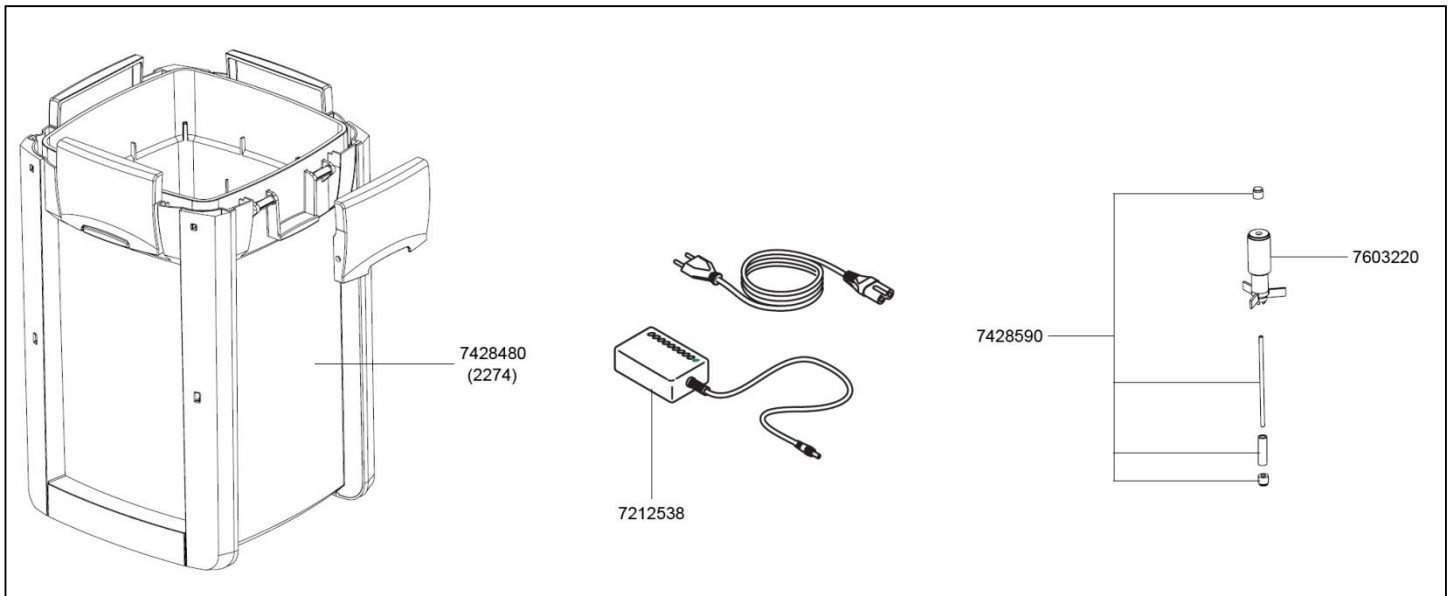

Spare parts. Subject to change without prior notice.

2274 External filter professional 4^e + 350

Spare parts. Subject to change without prior notice.

Order no.	Spare part	2271 / 73 / 74 / 75, 2371 / 73
2617710	Set prefilter pad blue (1 x) and fine filter pad white (4 x)	
4005750	Outlet pipe	
4005843	Hose, pressure and suction side ø 16/22 mm (3 m)	
4015150	Suction cup with clip (2 pieces)	
7211548	Filter media container	
7211568	Locking device	
7212258	Hose clamp	
7312698	Rubber feet (4 pieces)	
7334528	Outlet jet pipe	
7334538	Intake pipe	
7372628	Lattice screen	
7428460	Xtender knob with rotary control (incl. 2x O-ring)	
7428580	Prefilter valve	
7428608	EZ clips complete	
7428680	Set sealing ring for safety adapter	
7428718	Safety adapter with locking lever	
7428728	Floater complete	
7428470	Filter canister with side protection for 2271	
7428480	Filter canister with side protection for 2273	
7428490	Filter canister with side protection for 2275	

Order no.	Spare part	2271 / 73 / 74 / 75, 2371 / 73
7428970	Prefilter	
7428770	Set sealing ring for container	
7428780	Pump cover	
7444390	Shaft with bushings for 2271, 2273 and 2275	
7447150	Set of pipe plugs	
7480970	Inlet strainer	
7603330	Impeller 50 Hz for 2273, 2275 and 2373	
7603340	Impeller 60 Hz for 2273, 2275 and 2373	
7603420	Impeller 50 Hz for 2271 and 2371	
7603350	Impeller 60 Hz for 2271 and 2371	
7675528	Filter canister complete for 2371 only for freshwater	
7675548	Filter canister complete for 2273 only for freshwater	
Order no.	Spare part	only 2274
7212538	Transformer	
7428590	Shaft with bushings and distance sleeve	
7428480	Filter canister with side protection for 2274	
7603220	Impeller 60 Hz and 50 Hz (electronic)	